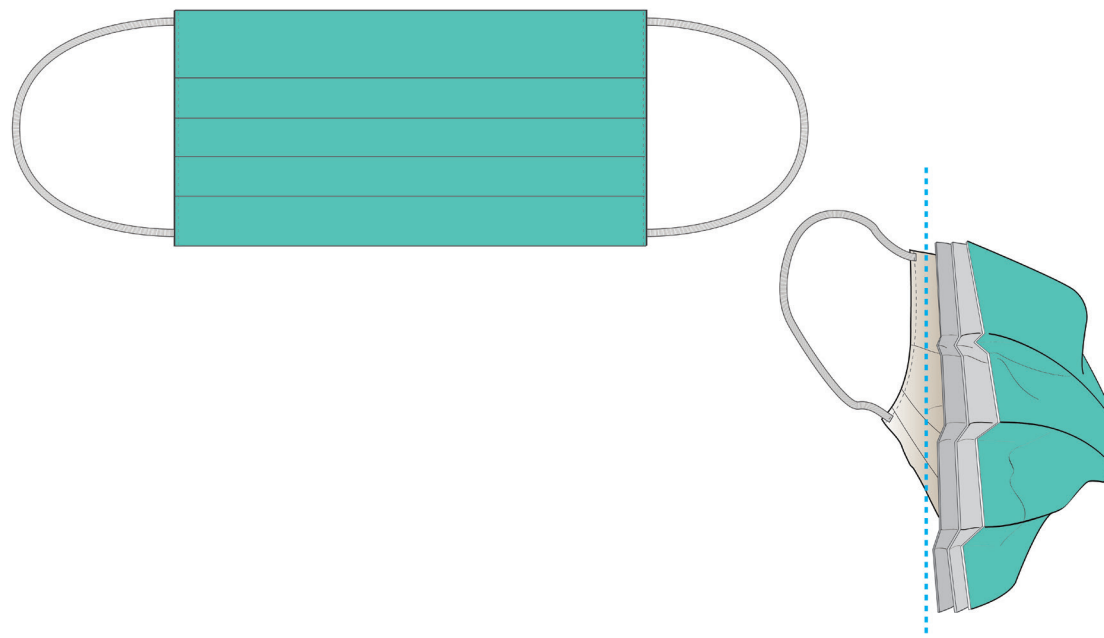

We are a Romanian company producing and distributing textiles,
with over **20 years of experience** in apparel industry.

In these difficult times, we have chosen to invest all the resources
of the company in the development of **innovative products** to support
the current needs of the market.

While adjusting to the present global situation, **we have adapted all the
capacity of our own production facilities** towards the manufacturing
masks and other protection products.